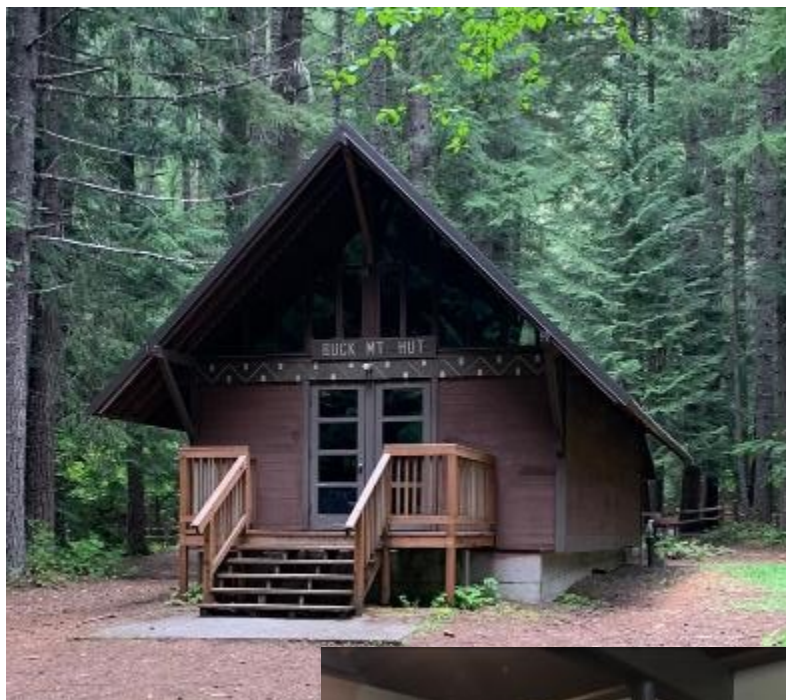

Camp Sheppard, Greenwater, WA

65301 SR 410, Greenwater, WA 98022

Таборова площа

Бараки

Ватра

CAMP SHEPPARD

In The Shadow Of The Mountain

UPU tent spots