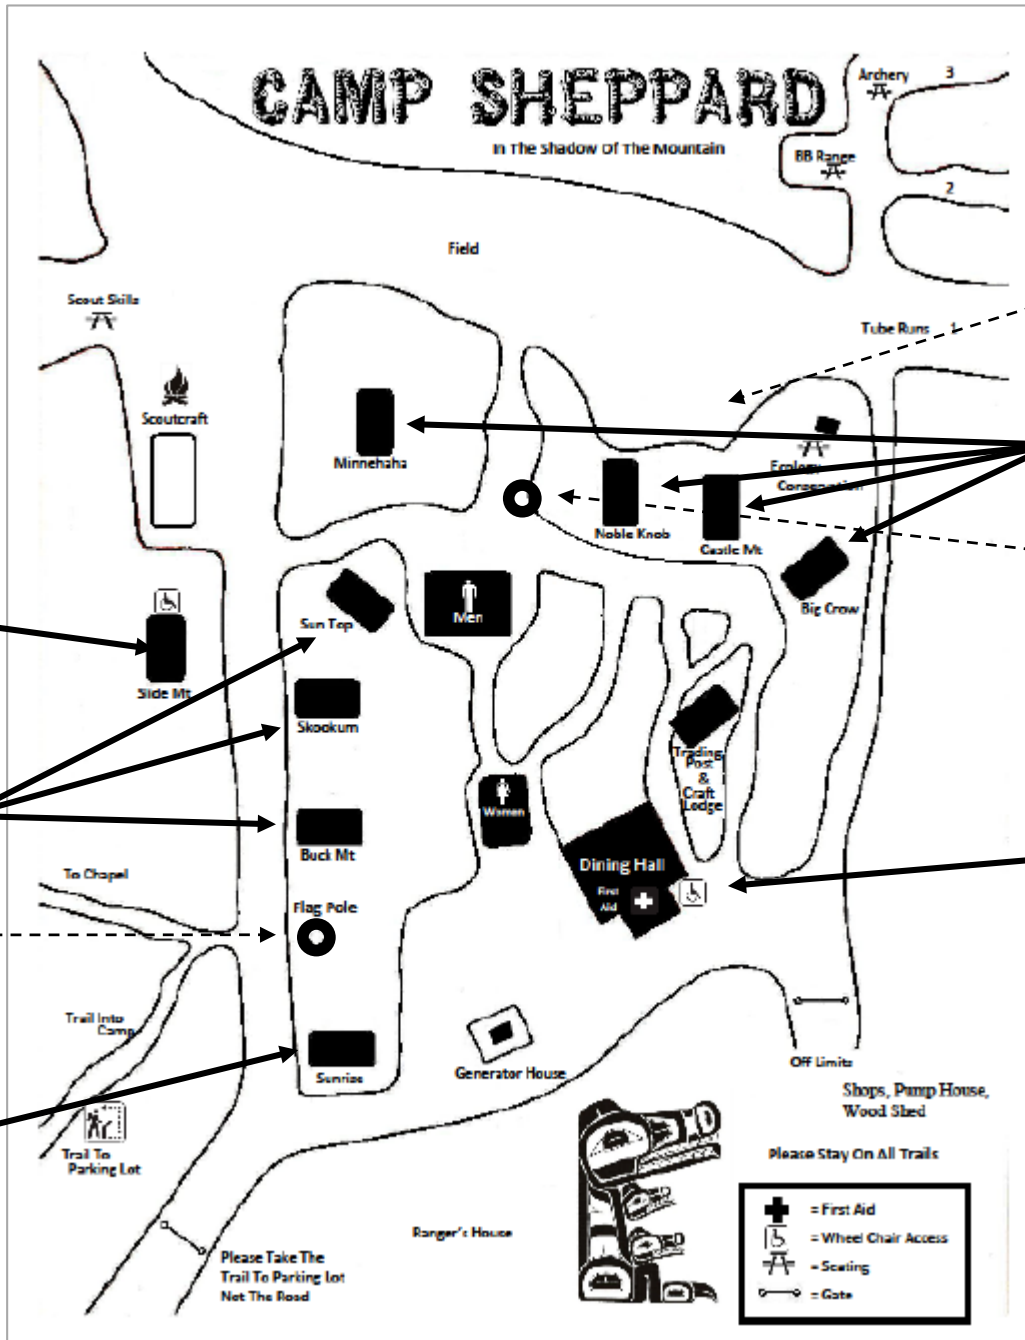

Camp Sheppard, Greenwater, WA

65301 SR 410, Greenwater, WA 98022

Таборова площа

Бараки

Ватра

CAMP SHEPPARD

In The Shadow Of The Mountain

UPU tent spots